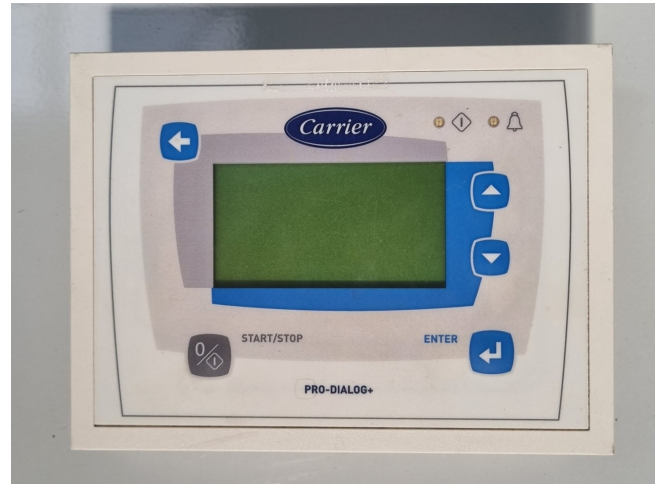

# Carrier PRO-DIALOG+ 00PSG001014400A

## Specifications

Marca	Carrier
Tipo	PRO-DIALOG+ 00PSG001014400A
Remarks	170x120x40 mm (LxWxH)
Stock	1